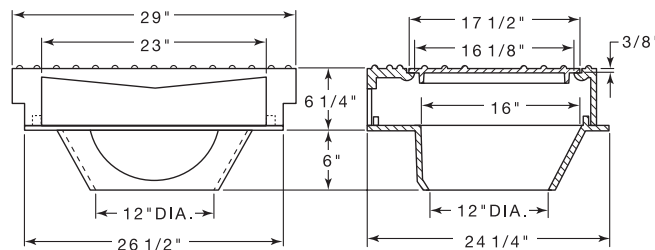

R-3317-R
Wing Type Inlet

Heavy Duty

Not recommended for use in areas where large gutter trash objects are prevalent.
 Curb opening, without gutter grate, allows large trash to enter catch basin and clog lines.
 For Left Hand inlet, order **R-3317-L**.

R-3318
Catch Basin Frame, Lid

Heavy Duty

Not recommended for use in areas where large gutter trash objects are prevalent.
 Curb opening, without gutter grate, allows large trash to enter catch basin and clog lines.

R-3323
Inlet with Flat Pan Outlet

Heavy Duty

Not recommended for use in areas where large gutter trash objects are prevalent.
 Curb opening, without gutter grate, allows large trash to enter catch basin and clog lines.

R-3323-P
Inlet with Deep Pan Outlet

Heavy Duty

Not recommended for use in areas where large gutter trash objects are prevalent.
 Curb opening, without gutter grate, allows large trash to enter catch basin and clog lines.