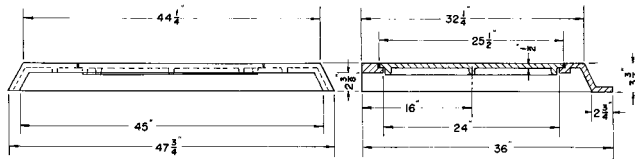

R-3317-R
Wing Type Inlet

Heavy Duty

Not recommended for use in areas where large gutter trash objects are prevalent.
 Curb opening, without gutter grate, allows large trash to enter catch basin and clog lines.
 For Left Hand inlet, order **R-3317-L**.

R-3318
Catch Basin Frame, Lid

Heavy Duty

Not recommended for use in areas where large gutter trash objects are prevalent.
 Curb opening, without gutter grate, allows large trash to enter catch basin and clog lines.

R-3323
Inlet with Flat Pan Outlet

Heavy Duty

Not recommended for use in areas where large gutter trash objects are prevalent.
 Curb opening, without gutter grate, allows large trash to enter catch basin and clog lines.

R-3323-P
Inlet with Deep Pan Outlet

Heavy Duty

Not recommended for use in areas where large gutter trash objects are prevalent.
 Curb opening, without gutter grate, allows large trash to enter catch basin and clog lines.