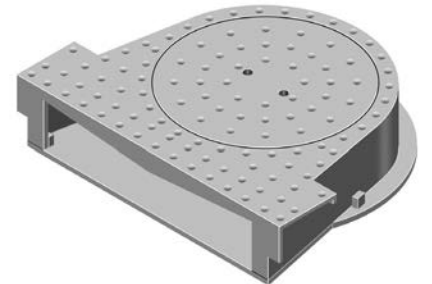

R-3317-R
Wing Type Inlet

Heavy Duty

Not recommended for use in areas where large gutter trash objects are prevalent.
 Curb opening, without gutter grate, allows large trash to enter catch basin and clog lines.
 For Left Hand inlet, order **R-3317-L**.

R-3318
Catch Basin Frame, Lid

Heavy Duty

Not recommended for use in areas where large gutter trash objects are prevalent.
 Curb opening, without gutter grate, allows large trash to enter catch basin and clog lines.

R-3323
Inlet with Flat Pan Outlet

Heavy Duty

Not recommended for use in areas where large gutter trash objects are prevalent.
 Curb opening, without gutter grate, allows large trash to enter catch basin and clog lines.

R-3323-P
Inlet with Deep Pan Outlet

Heavy Duty

Not recommended for use in areas where large gutter trash objects are prevalent.
 Curb opening, without gutter grate, allows large trash to enter catch basin and clog lines.