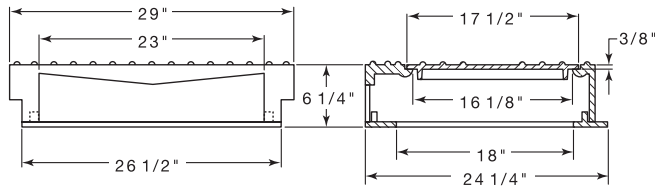

R-3317-R
Wing Type Inlet

Heavy Duty

Not recommended for use in areas where large gutter trash objects are prevalent.
 Curb opening, without gutter grate, allows large trash to enter catch basin and clog lines.
 For Left Hand inlet, order **R-3317-L**.

R-3318
Catch Basin Frame, Lid

Heavy Duty

Not recommended for use in areas where large gutter trash objects are prevalent.
 Curb opening, without gutter grate, allows large trash to enter catch basin and clog lines.

R-3323
Inlet with Flat Pan Outlet

Heavy Duty

Not recommended for use in areas where large gutter trash objects are prevalent.
 Curb opening, without gutter grate, allows large trash to enter catch basin and clog lines.

R-3323-P
Inlet with Deep Pan Outlet

Heavy Duty

Not recommended for use in areas where large gutter trash objects are prevalent.
 Curb opening, without gutter grate, allows large trash to enter catch basin and clog lines.