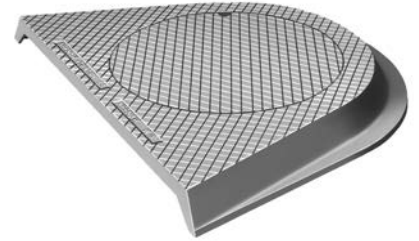

R-3317-R
Wing Type Inlet

Heavy Duty

Not recommended for use in areas where large gutter trash objects are prevalent.
 Curb opening, without gutter grate, allows large trash to enter catch basin and clog lines.
 For Left Hand inlet, order **R-3317-L**.

R-3318
Catch Basin Frame, Lid

Heavy Duty

Not recommended for use in areas where large gutter trash objects are prevalent.
 Curb opening, without gutter grate, allows large trash to enter catch basin and clog lines.

R-3323
Inlet with Flat Pan Outlet

Heavy Duty

Not recommended for use in areas where large gutter trash objects are prevalent.
 Curb opening, without gutter grate, allows large trash to enter catch basin and clog lines.

R-3323-P
Inlet with Deep Pan Outlet

Heavy Duty

Not recommended for use in areas where large gutter trash objects are prevalent.
 Curb opening, without gutter grate, allows large trash to enter catch basin and clog lines.