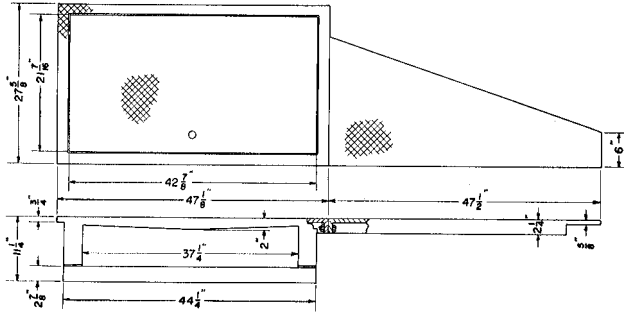

R-3317-R
Wing Type Inlet

Heavy Duty

Not recommended for use in areas where large gutter trash objects are prevalent.
 Curb opening, without gutter grate, allows large trash to enter catch basin and clog lines.
 For Left Hand inlet, order **R-3317-L**.

R-3318
Catch Basin Frame, Lid

Heavy Duty

Not recommended for use in areas where large gutter trash objects are prevalent.
 Curb opening, without gutter grate, allows large trash to enter catch basin and clog lines.

R-3323
Inlet with Flat Pan Outlet

Heavy Duty

Not recommended for use in areas where large gutter trash objects are prevalent.
 Curb opening, without gutter grate, allows large trash to enter catch basin and clog lines.

R-3323-P
Inlet with Deep Pan Outlet

Heavy Duty

Not recommended for use in areas where large gutter trash objects are prevalent.
 Curb opening, without gutter grate, allows large trash to enter catch basin and clog lines.