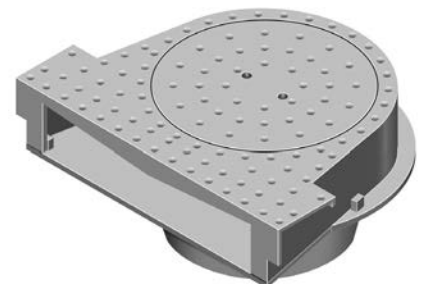

R-3317-R
Wing Type Inlet

Heavy Duty

Not recommended for use in areas where large gutter trash objects are prevalent.
 Curb opening, without gutter grate, allows large trash to enter catch basin and clog lines.
 For Left Hand inlet, order **R-3317-L**.

R-3318
Catch Basin Frame, Lid

Heavy Duty

Not recommended for use in areas where large gutter trash objects are prevalent.
 Curb opening, without gutter grate, allows large trash to enter catch basin and clog lines.

R-3323
Inlet with Flat Pan Outlet

Heavy Duty

Not recommended for use in areas where large gutter trash objects are prevalent.
 Curb opening, without gutter grate, allows large trash to enter catch basin and clog lines.

R-3323-P
Inlet with Deep Pan Outlet

Heavy Duty

Not recommended for use in areas where large gutter trash objects are prevalent.
 Curb opening, without gutter grate, allows large trash to enter catch basin and clog lines.