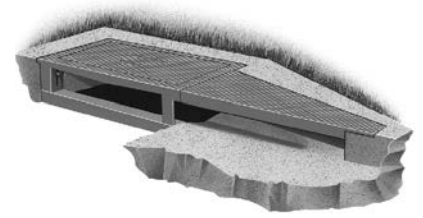

R-3317-R
Wing Type Inlet

Heavy Duty

Not recommended for use in areas where large gutter trash objects are prevalent.
 Curb opening, without gutter grate, allows large trash to enter catch basin and clog lines.
 For Left Hand inlet, order **R-3317-L**.

R-3318
Catch Basin Frame, Lid

Heavy Duty

Not recommended for use in areas where large gutter trash objects are prevalent.
 Curb opening, without gutter grate, allows large trash to enter catch basin and clog lines.

R-3323
Inlet with Flat Pan Outlet

Heavy Duty

Not recommended for use in areas where large gutter trash objects are prevalent.
 Curb opening, without gutter grate, allows large trash to enter catch basin and clog lines.

R-3323-P
Inlet with Deep Pan Outlet

Heavy Duty

Not recommended for use in areas where large gutter trash objects are prevalent.
 Curb opening, without gutter grate, allows large trash to enter catch basin and clog lines.